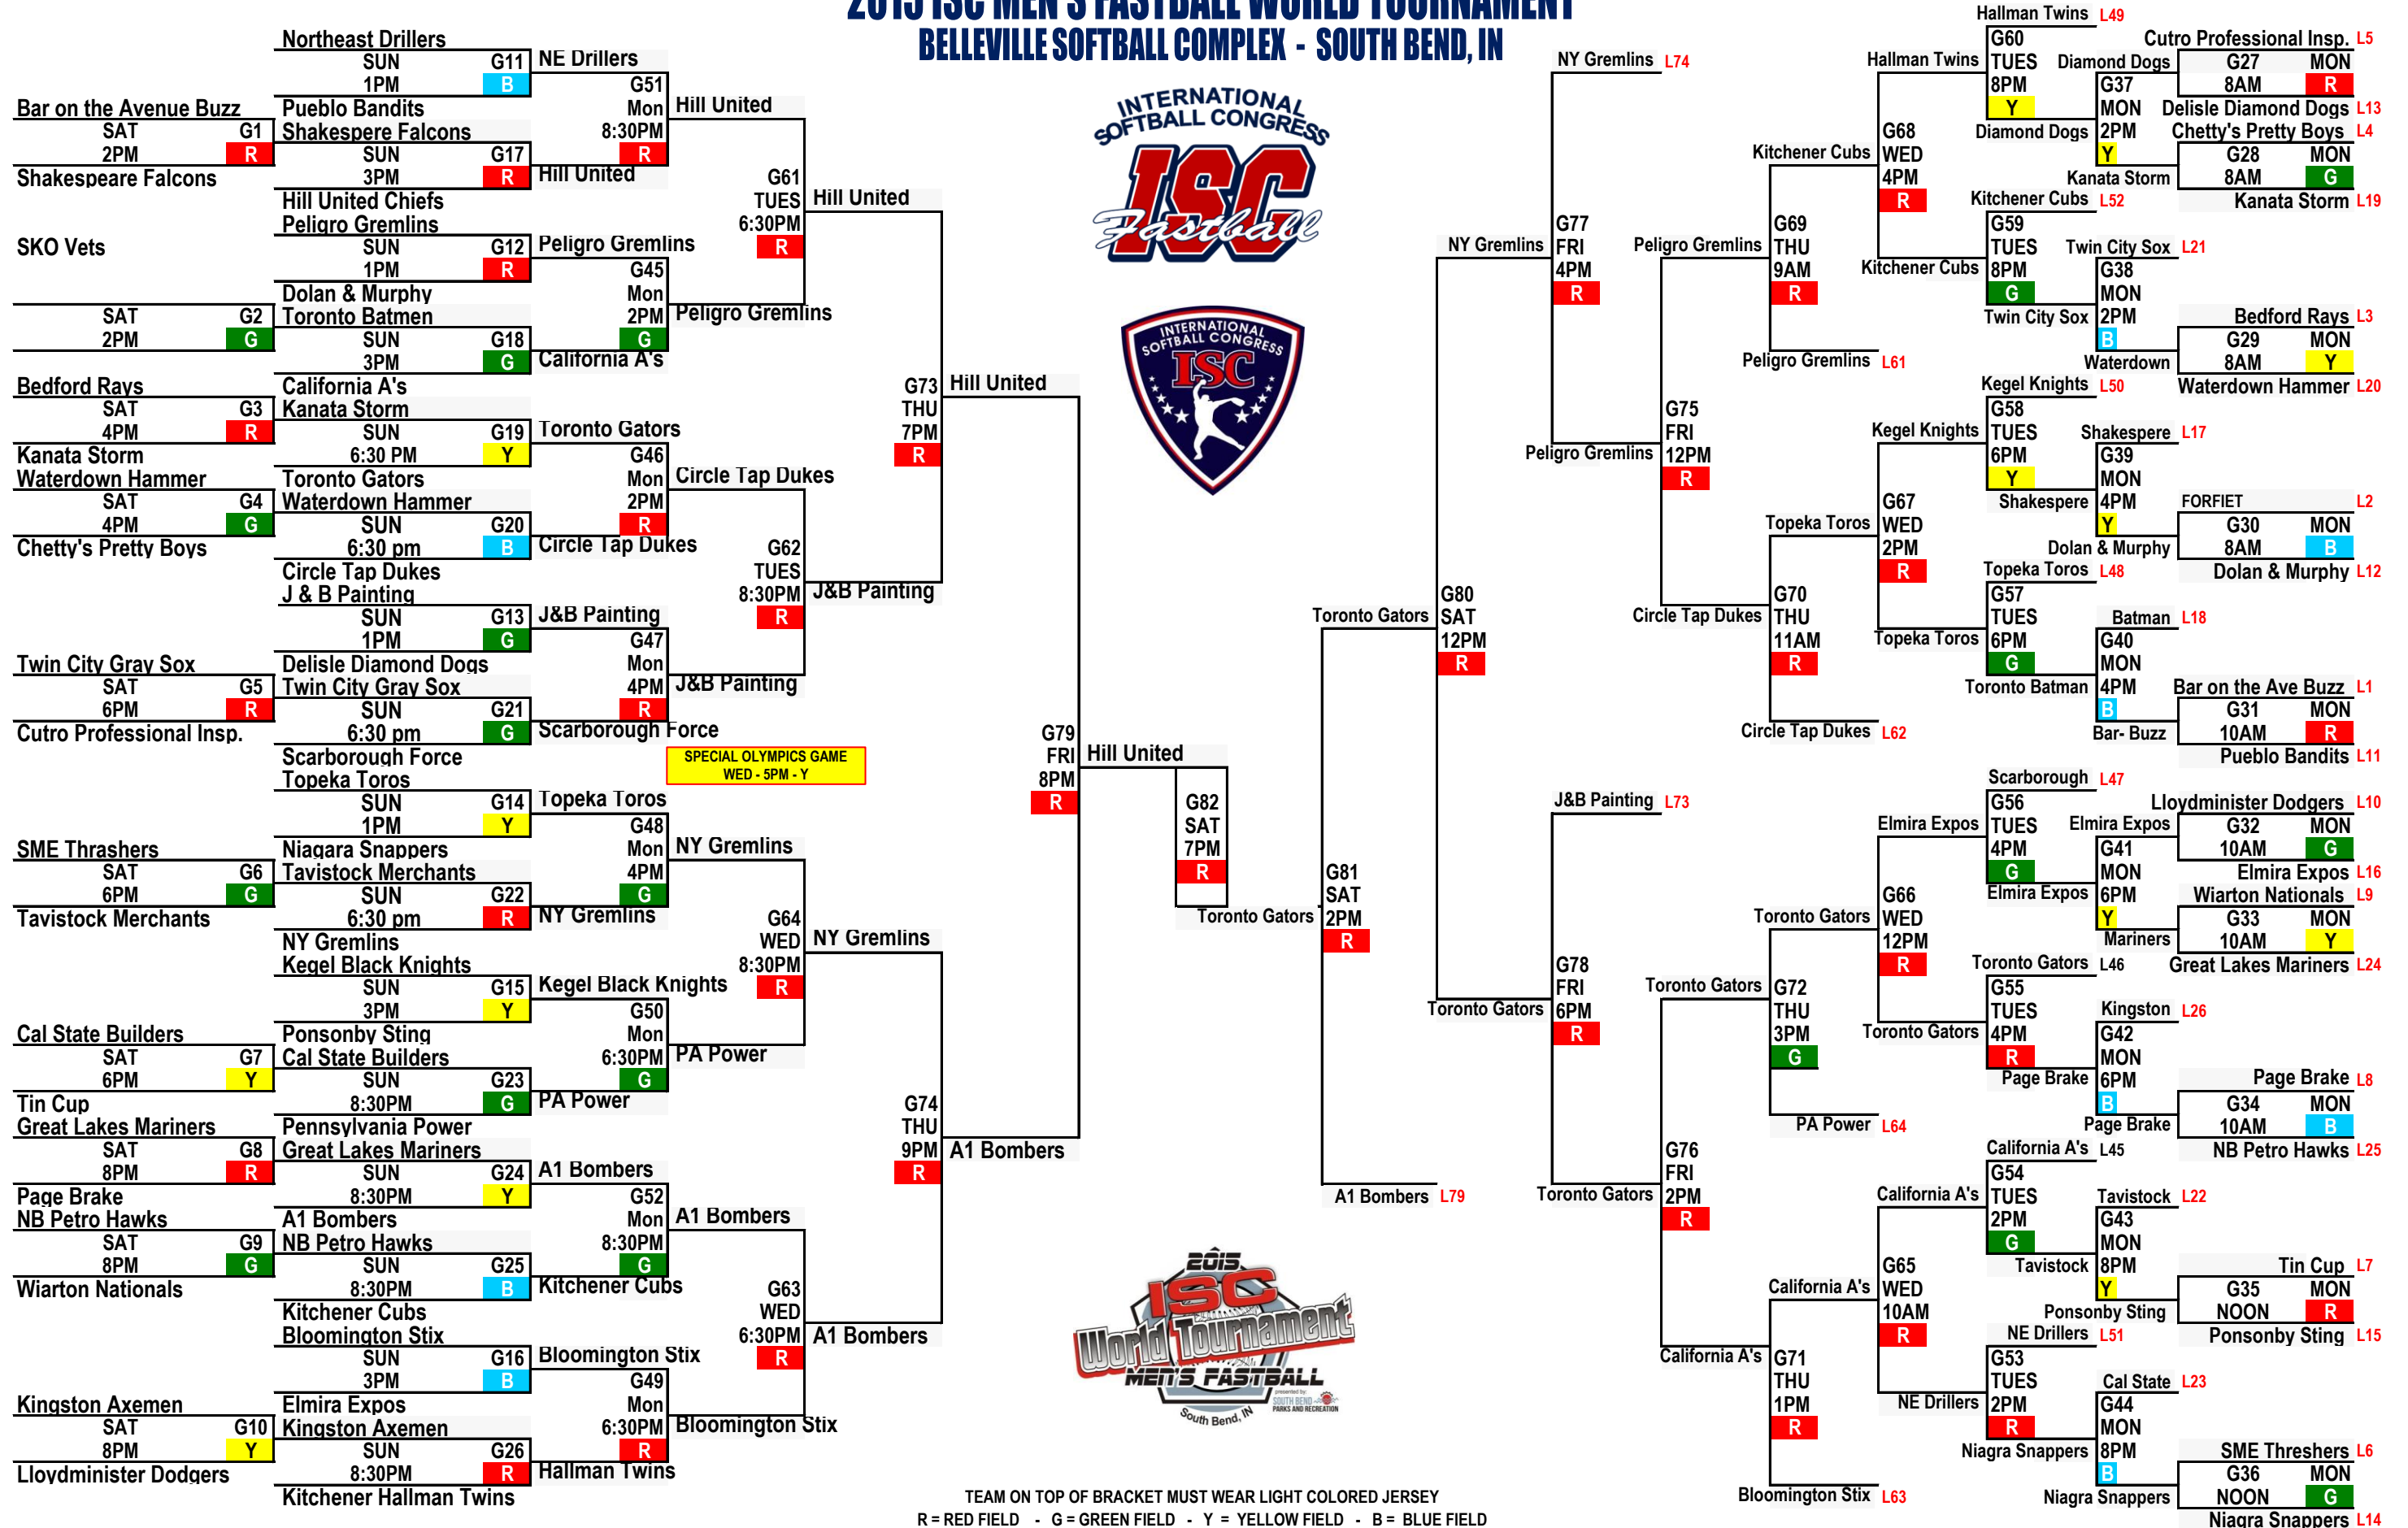

2015 ISC MEN'S FASTBALL WORLD TOURNAMENT

BELLEVILLE SOFTBALL COMPLEX - SOUTH BEND, IN

TEAM ON TOP OF BRACKET MUST WEAR LIGHT COLORED JERSEY
 R = RED FIELD - G = GREEN FIELD - Y = YELLOW FIELD - B = BLUE FIELD