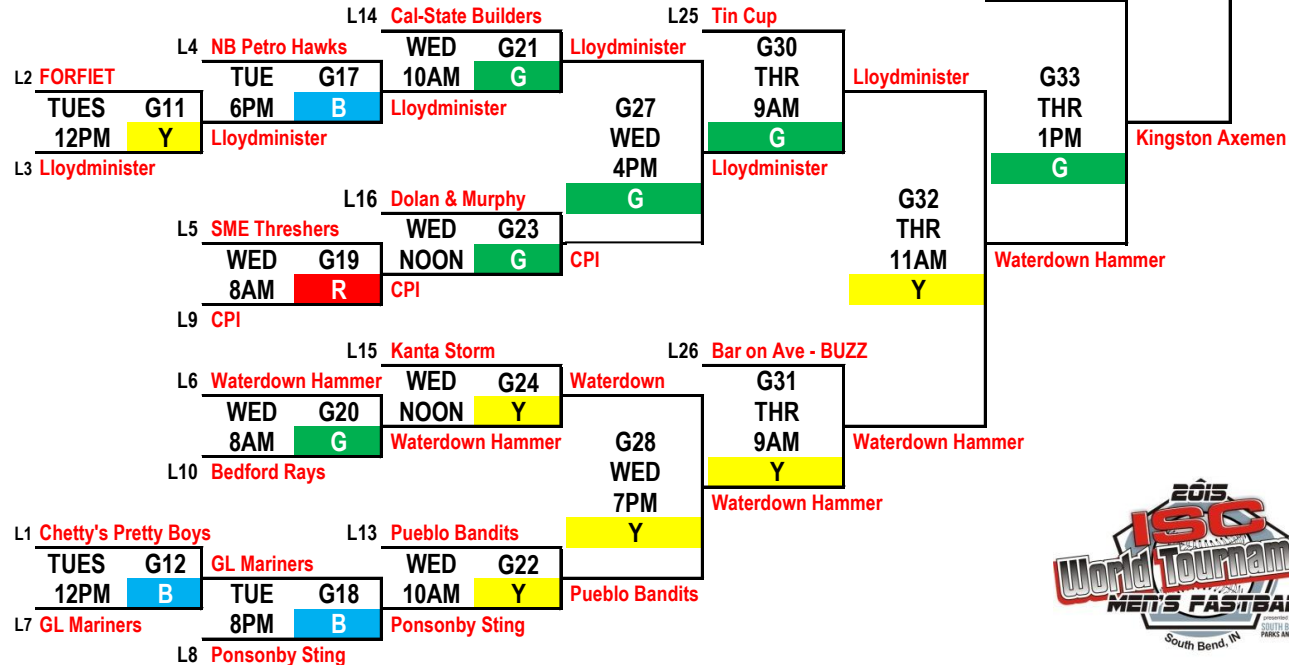

Winner's Bracket

2015 ISC MEN'S FASTBALL WORLD TOURNAMENT  
BELLEVILLE SOFTBALL COMPLEX - SOUTH BEND, IN

Loser's Bracket

R = RED FIELD - G = GREEN FIELD - Y = YELLOW FIELD - B = BLUE FIELD