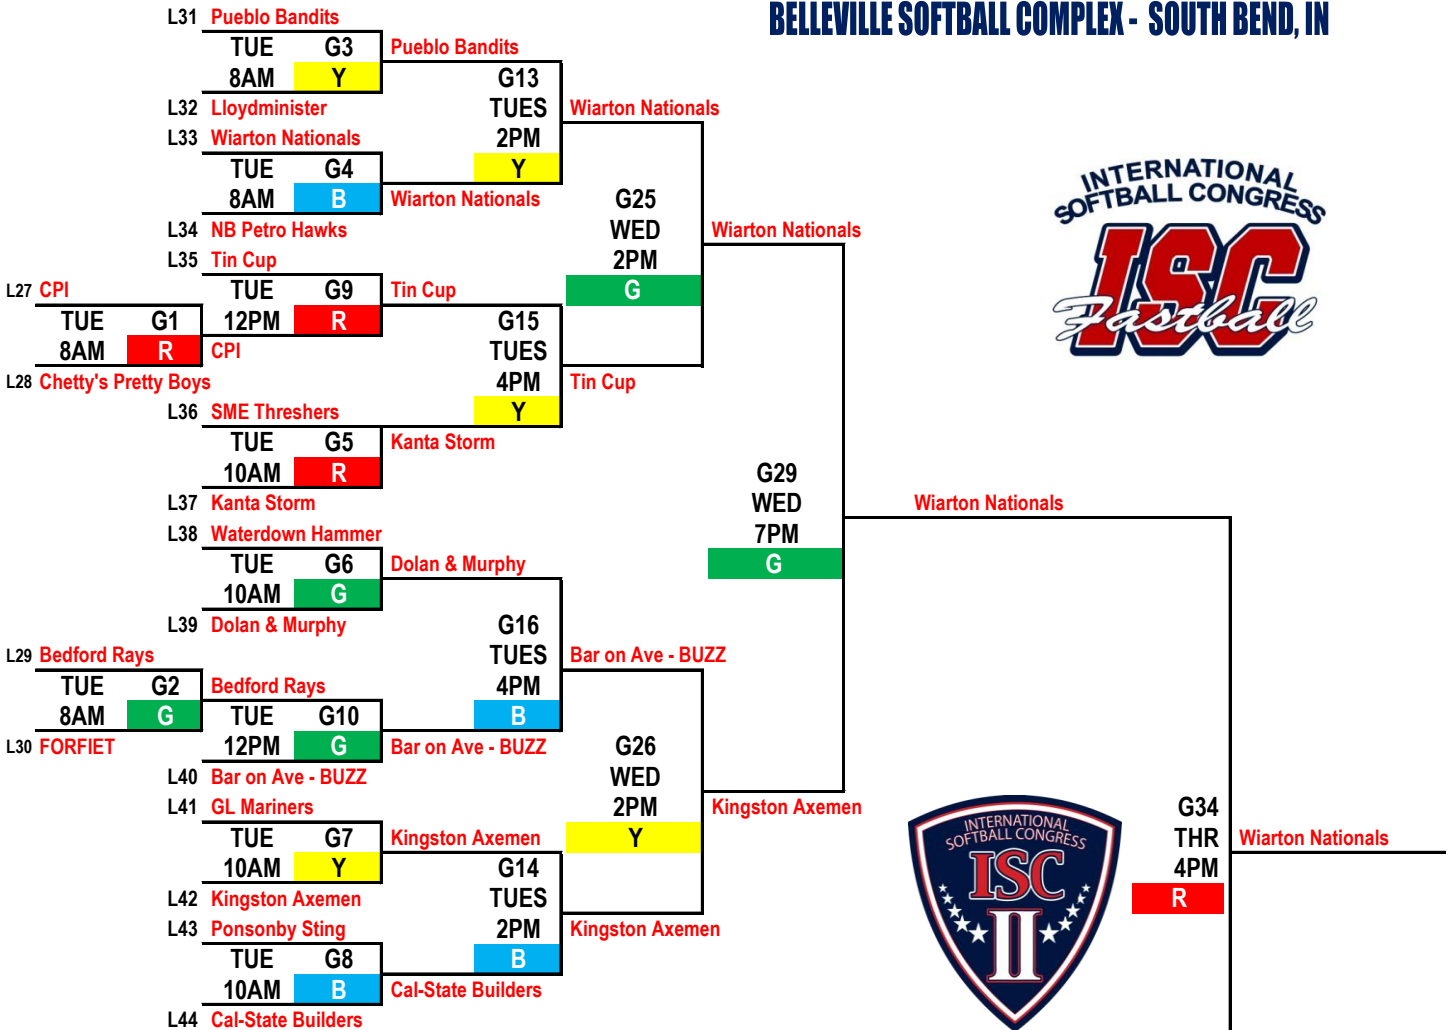

Winner's Bracket

2015 ISC MEN'S FASTBALL WORLD TOURNAMENT  
BELLEVILLE SOFTBALL COMPLEX - SOUTH BEND, IN

Loser's Bracket

R = RED FIELD - G = GREEN FIELD - Y = YELLOW FIELD - B = BLUE FIELD