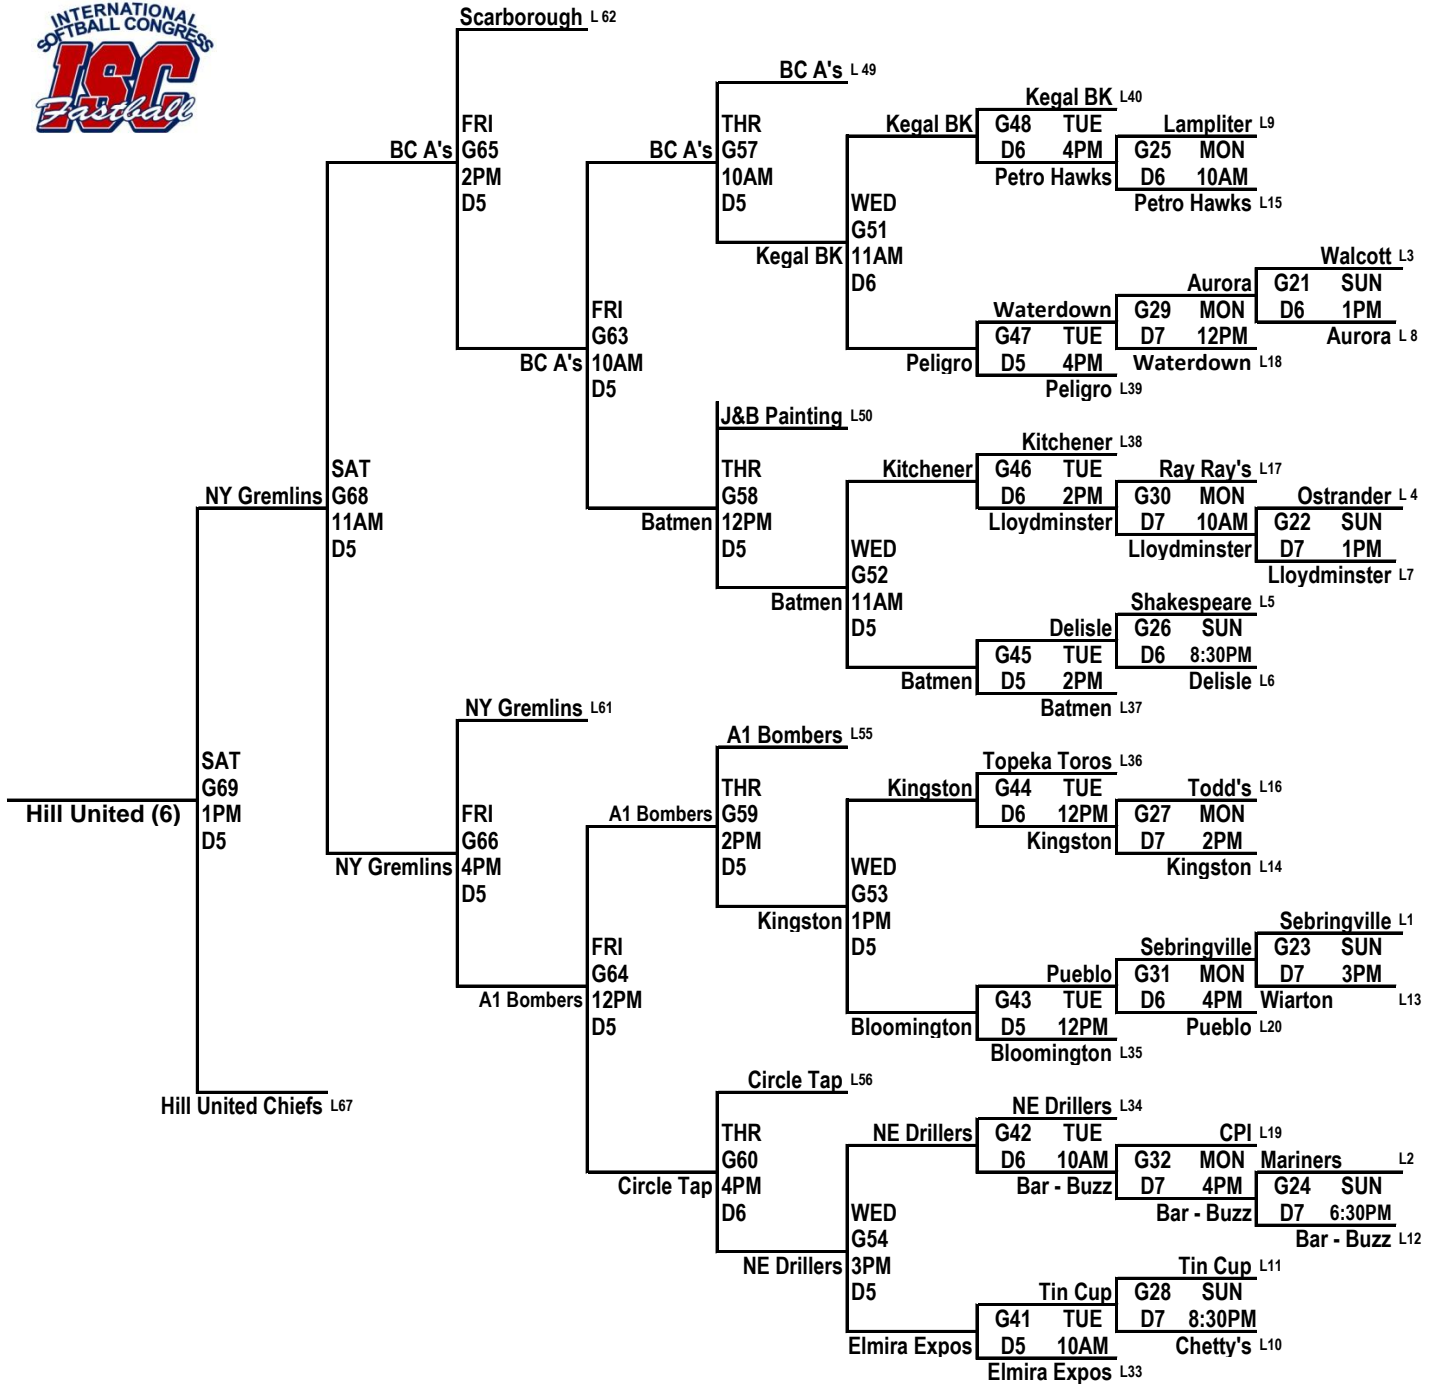

2016 ISC WORLD TOURNAMENT

AUG 13 - 20

GREEN VALLEY SPORTS COMPLEX

FINAL

Loser's Bracket

TEAM ON TOP OF BRACKET MUST WEAR LIGHT COLORED JERSEY