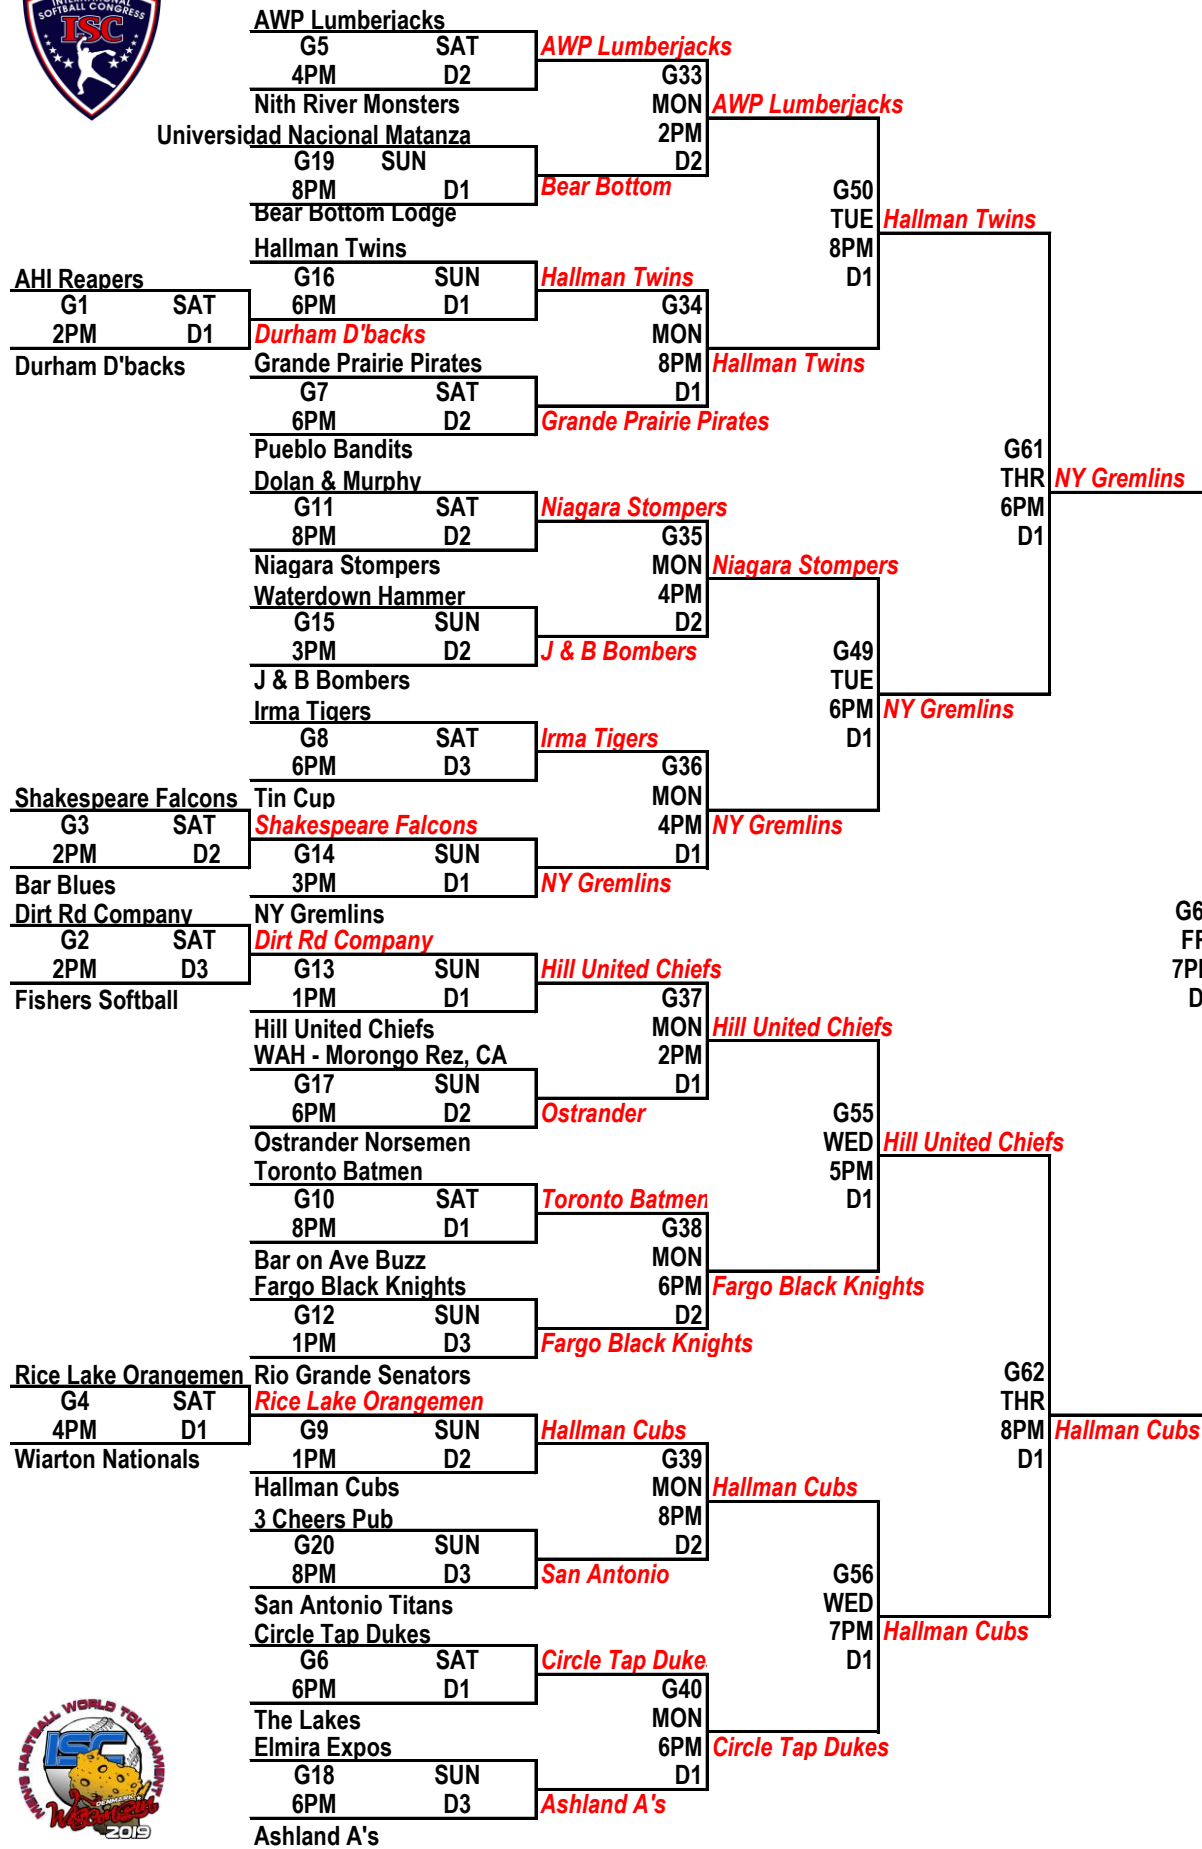

Winner's Bracket

Loser's Bracket

2019 ISC "CHAMPIONS"
NY GREMLINS
Clifton Parks, NY

The team placed on the top line for the game on the official bracket sheet shall wear light jerseys