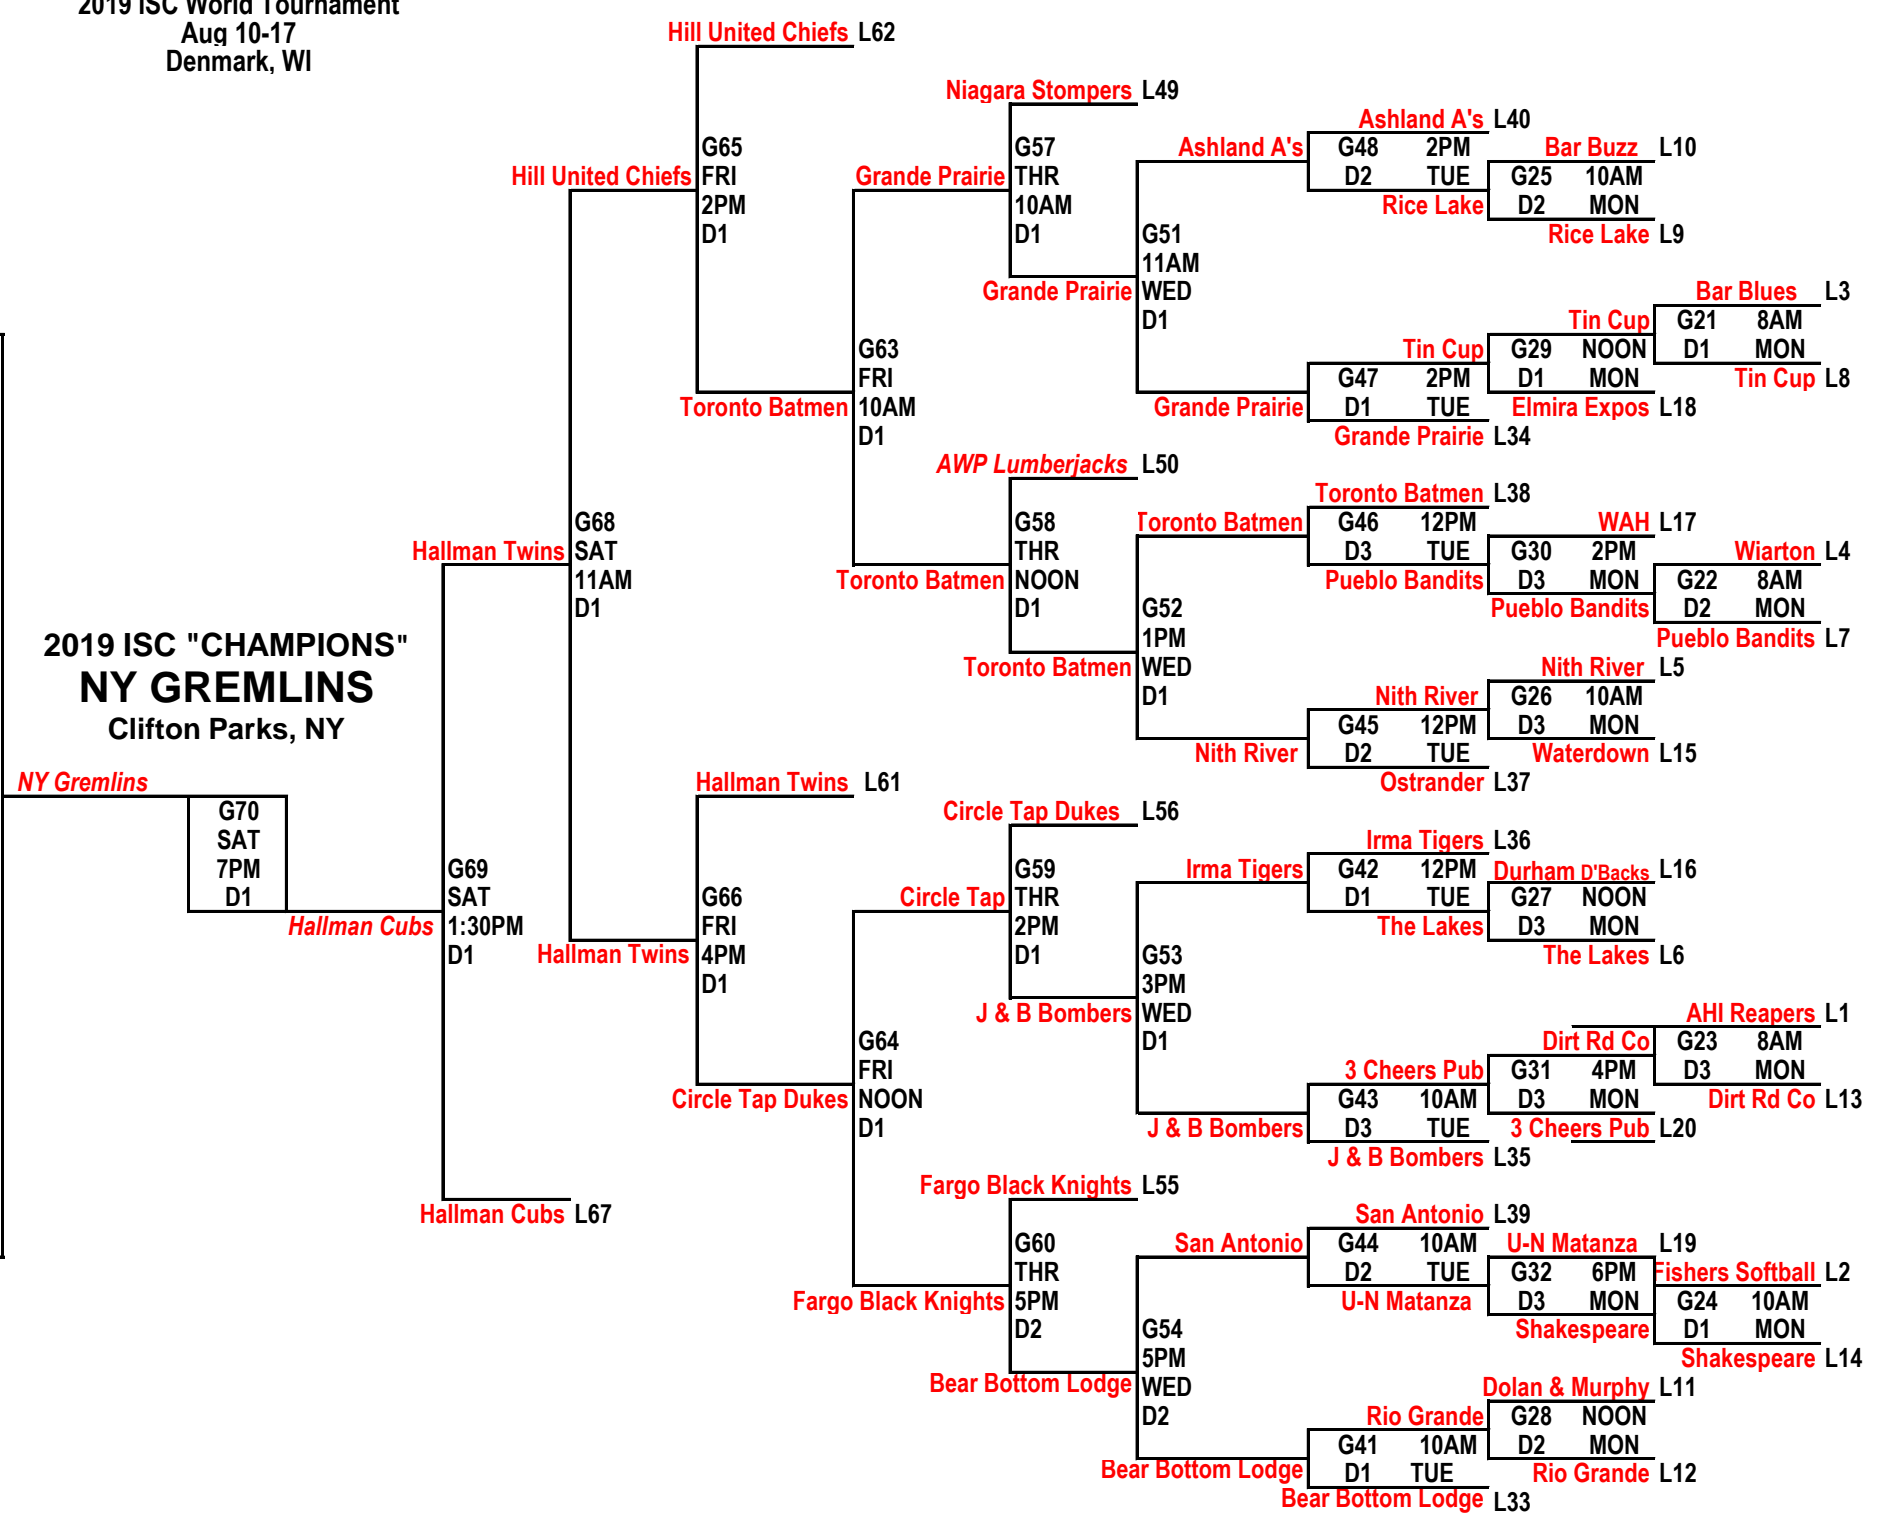

Winner's Bracket

Loser's Bracket

2019 ISC "CHAMPIONS"
NY GREMLINS
Clifton Parks, NY

The team placed on the top line for the game on the official bracket sheet shall wear light jerseys