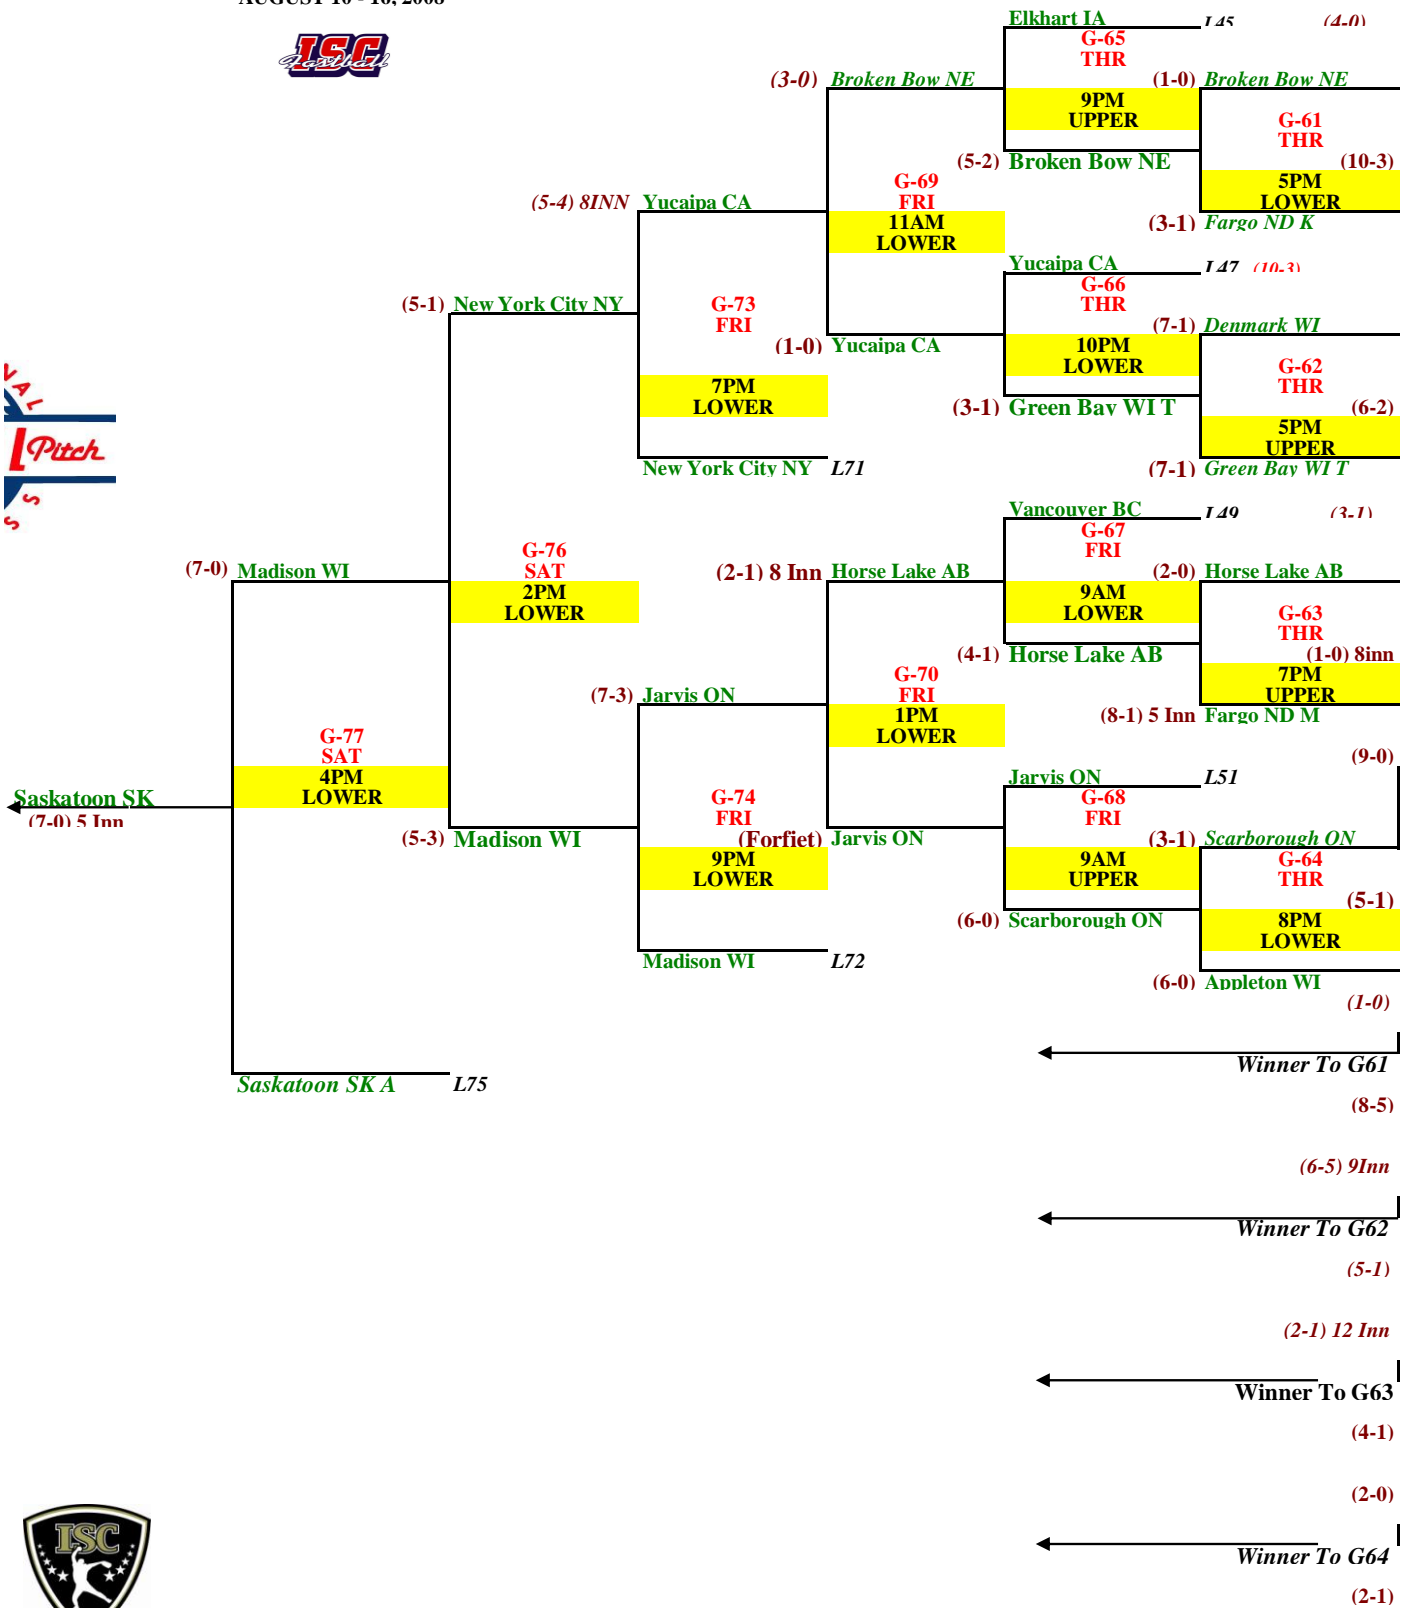

ISC WORLD TOURNAMENT
Kimberly, WI
AUGUST 10 - 16, 2008