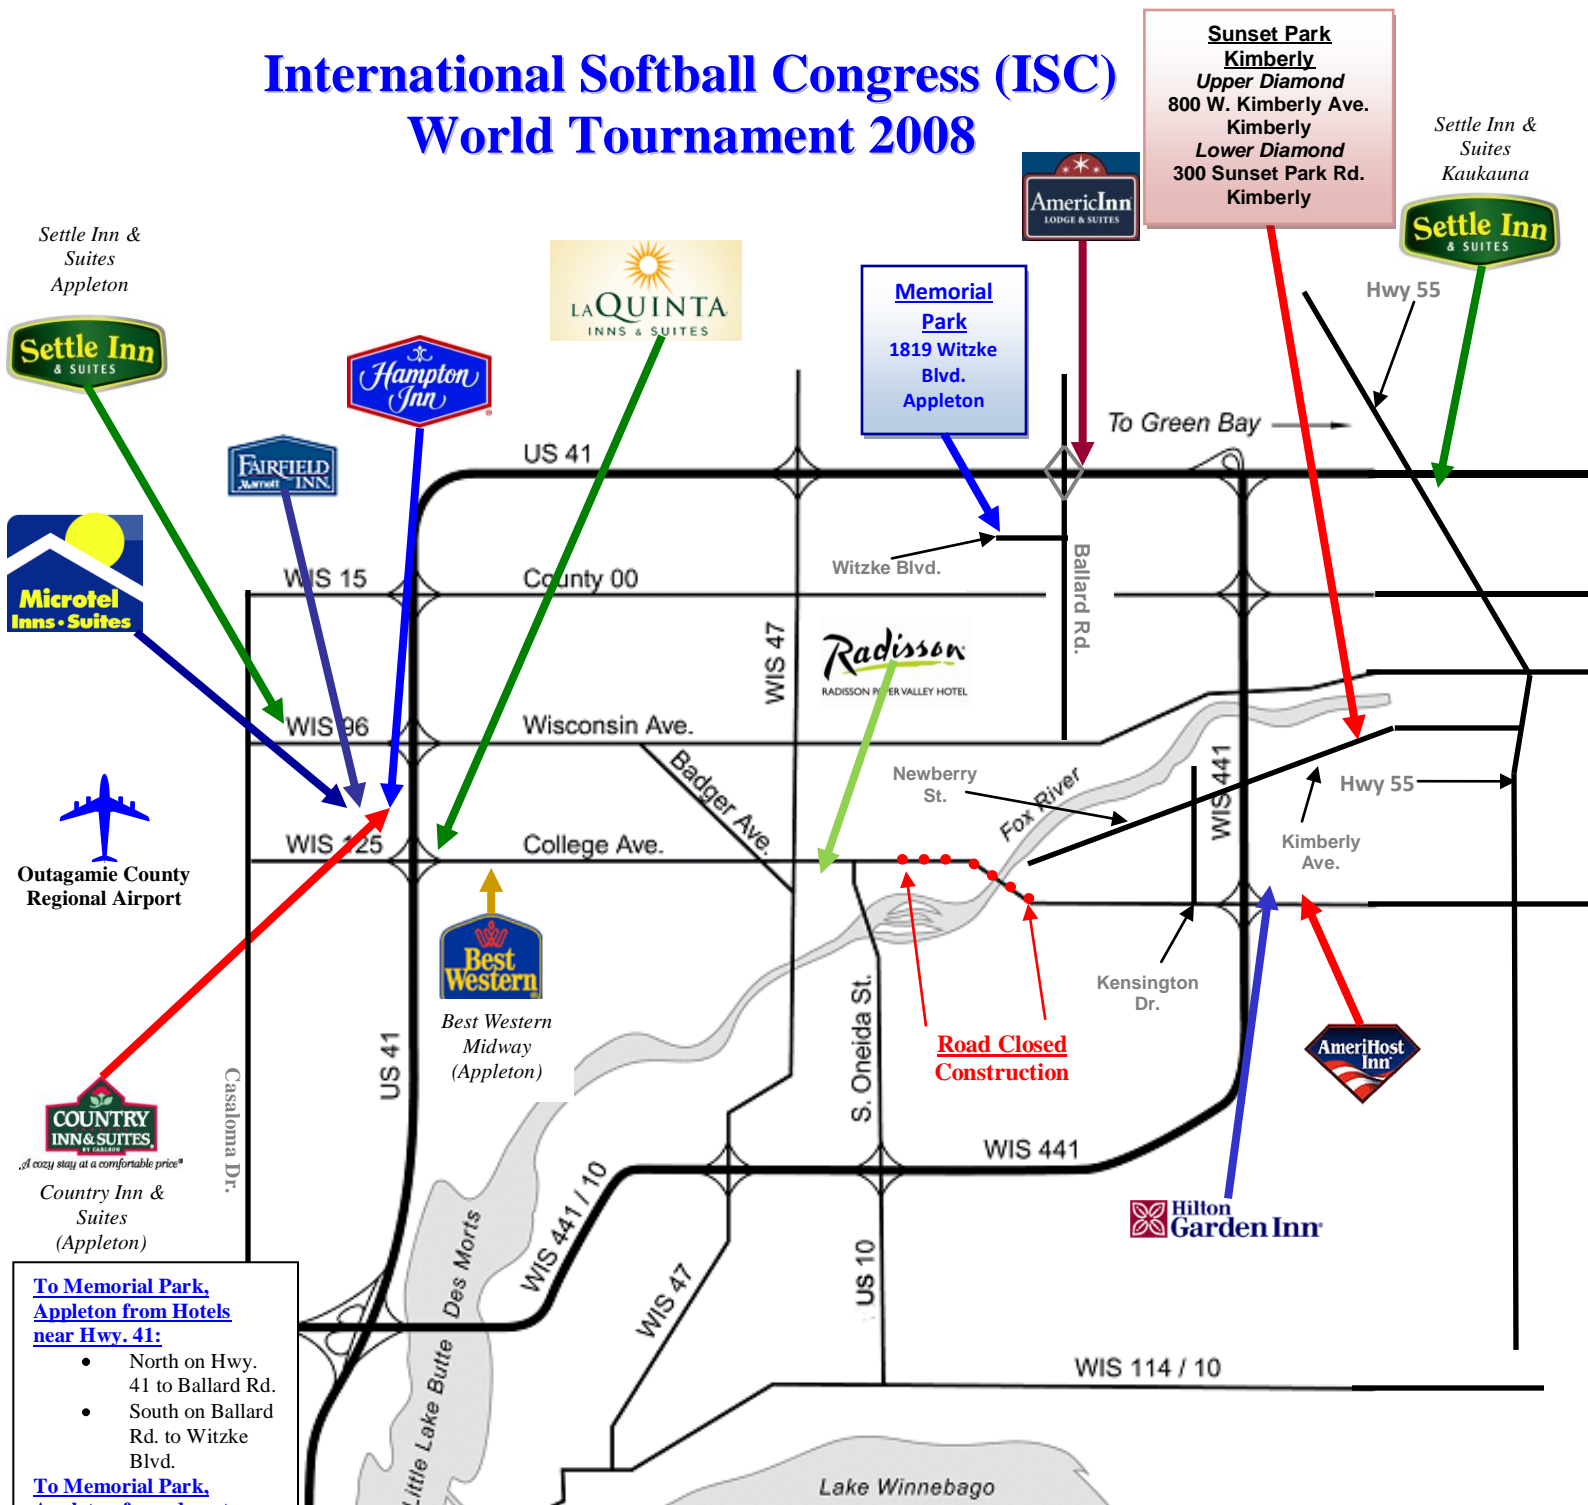

# International Softball Congress (ISC) World Tournament 2008

**To Memorial Park, Appleton from Hotels near Hwy. 41:**

- North on Hwy. 41 to Ballard Rd.
- South on Ballard Rd. to Witzke Blvd.

**To Memorial Park, Appleton from downtown Appleton**

- North on Hwy. 47 (Richmond St.) to Hwy. 00
- East on Hwy. 00 to Ballard Rd.
- North on Ballard Rd. to Witzke Blvd.

**To Memorial Park, Appleton from Kimberly Hotels:**

- North on Hwy. 441 to Hwy. 00
- West on Hwy. 00 to Ballard Rd.
- North on Ballard Rd. to Witzke Blvd.

**To Sunset Park, Kimberly from downtown Appleton:**

- South on Oneida St. to Hwy. 441
- North on Hwy. 441 to College Ave.
- West on College Ave. two blocks to Kensington Dr.
- North on Kensington Dr. to Newberry St./Kimberly Ave.
- East on Newberry St./Kimberly Ave. to Sunset Park