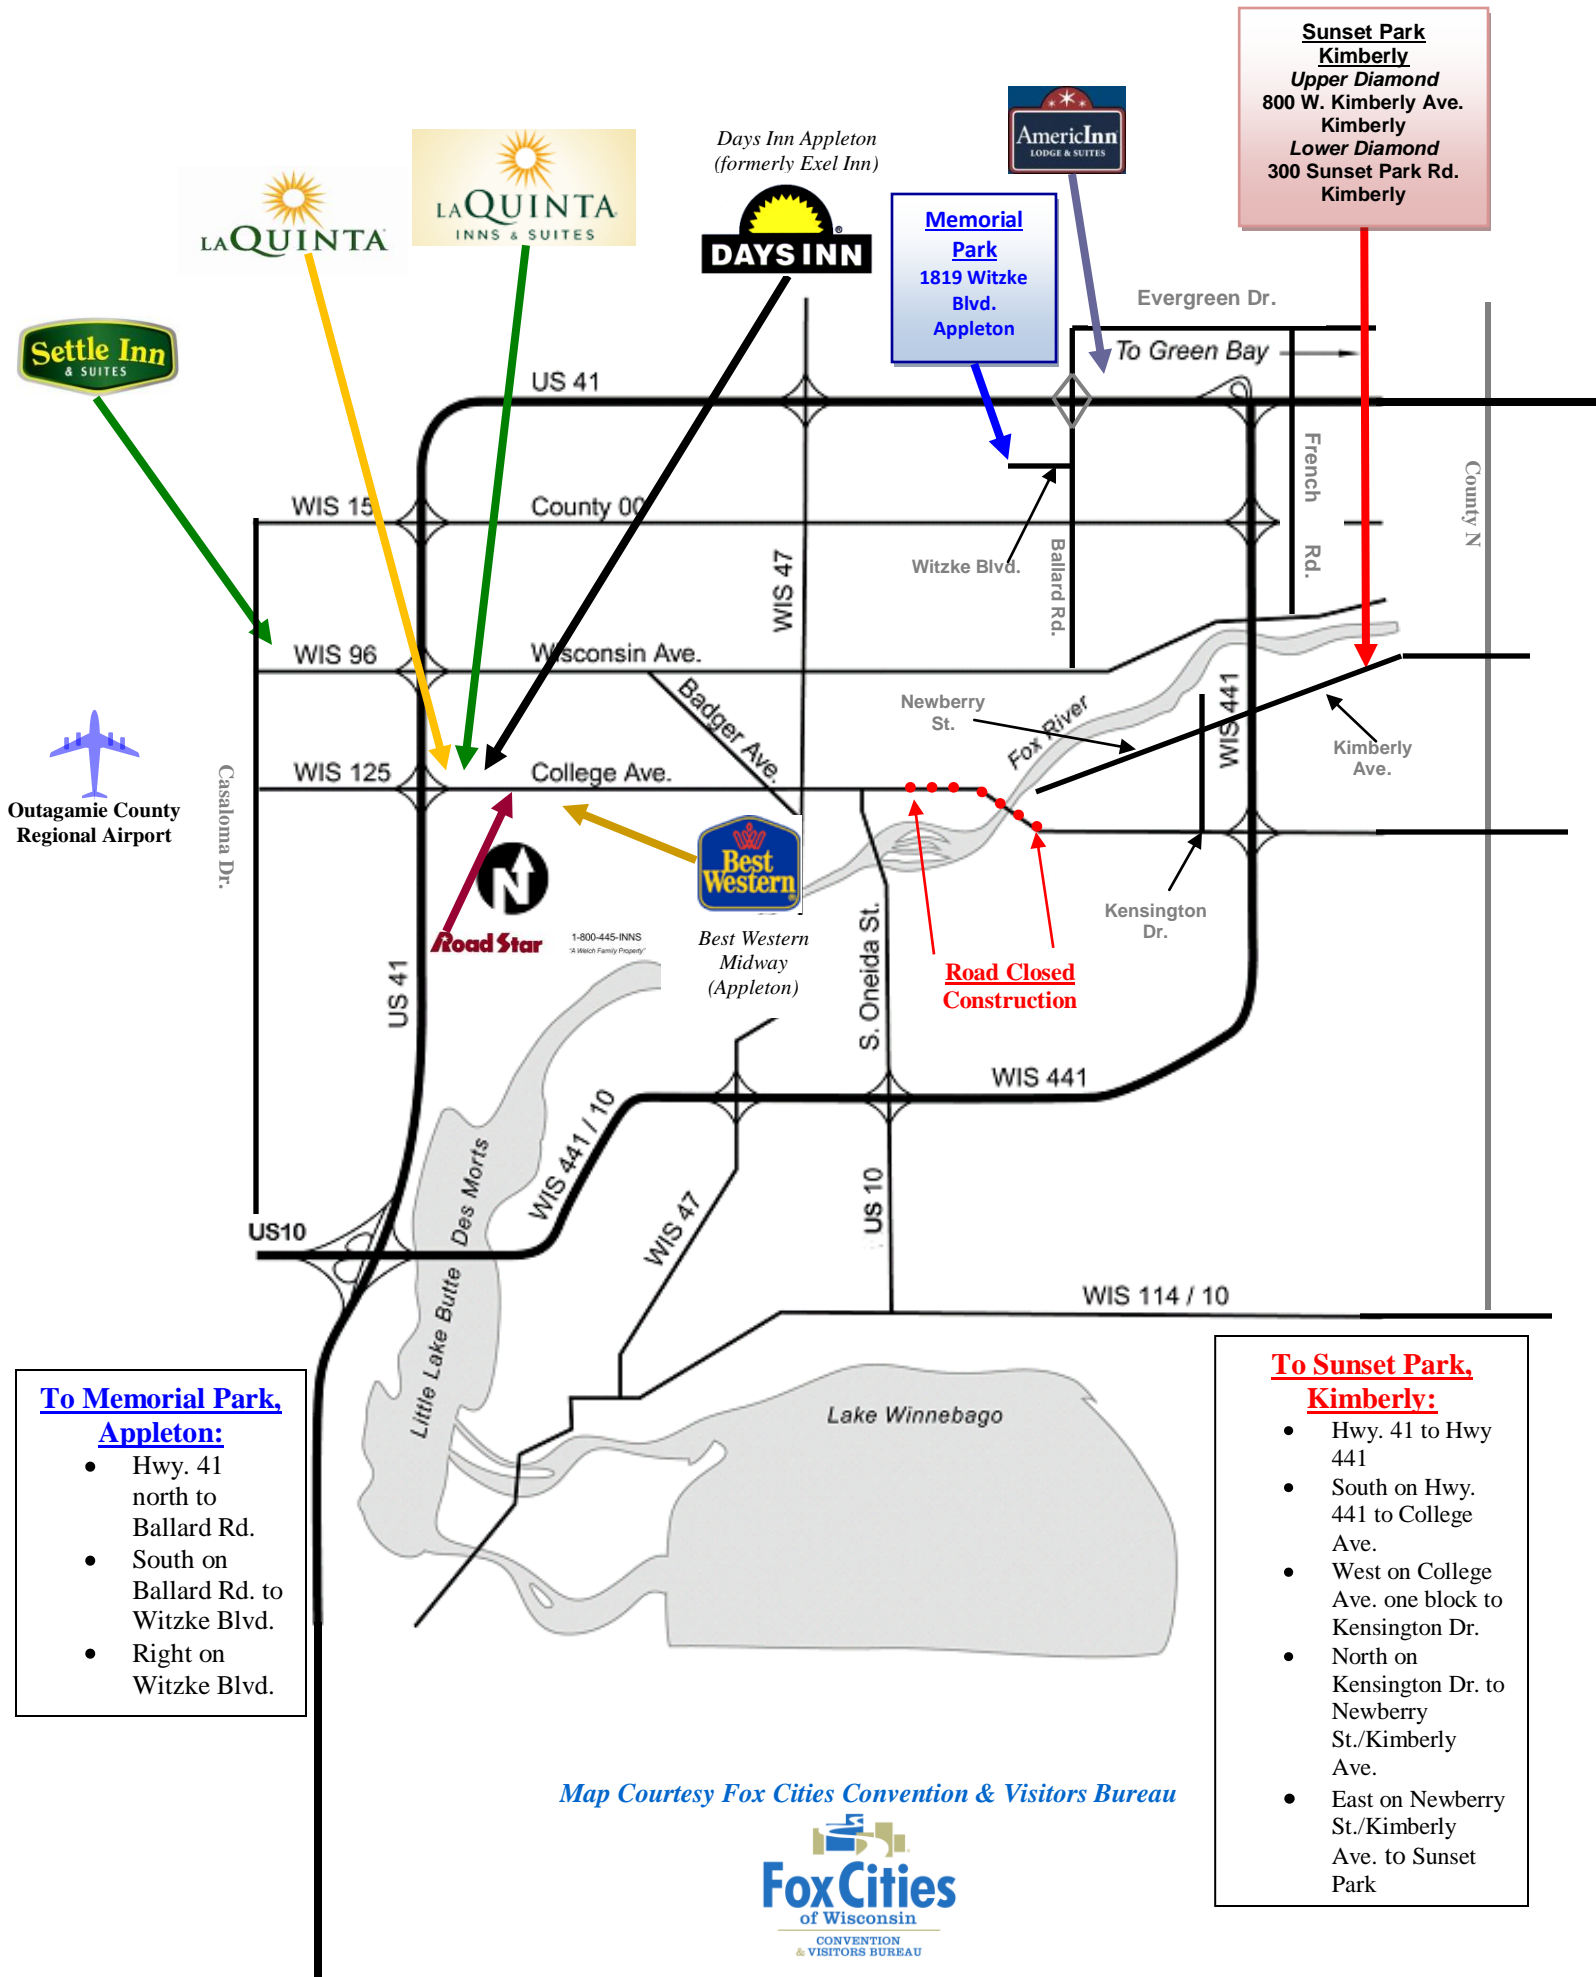

ISC II (Internat'l Softball Congress) Tournament of Champions

To Memorial Park, Appleton:

- Hwy. 41 north to Ballard Rd.
- South on Ballard Rd. to Witzke Blvd.
- Right on Witzke Blvd.

To Sunset Park, Kimberly:

- Hwy. 41 to Hwy 441
- South on Hwy. 441 to College Ave.
- West on College Ave. one block to Kensington Dr.
- North on Kensington Dr. to Newberry St./Kimberly Ave.
- East on Newberry St./Kimberly Ave. to Sunset Park

Map Courtesy Fox Cities Convention & Visitors Bureau